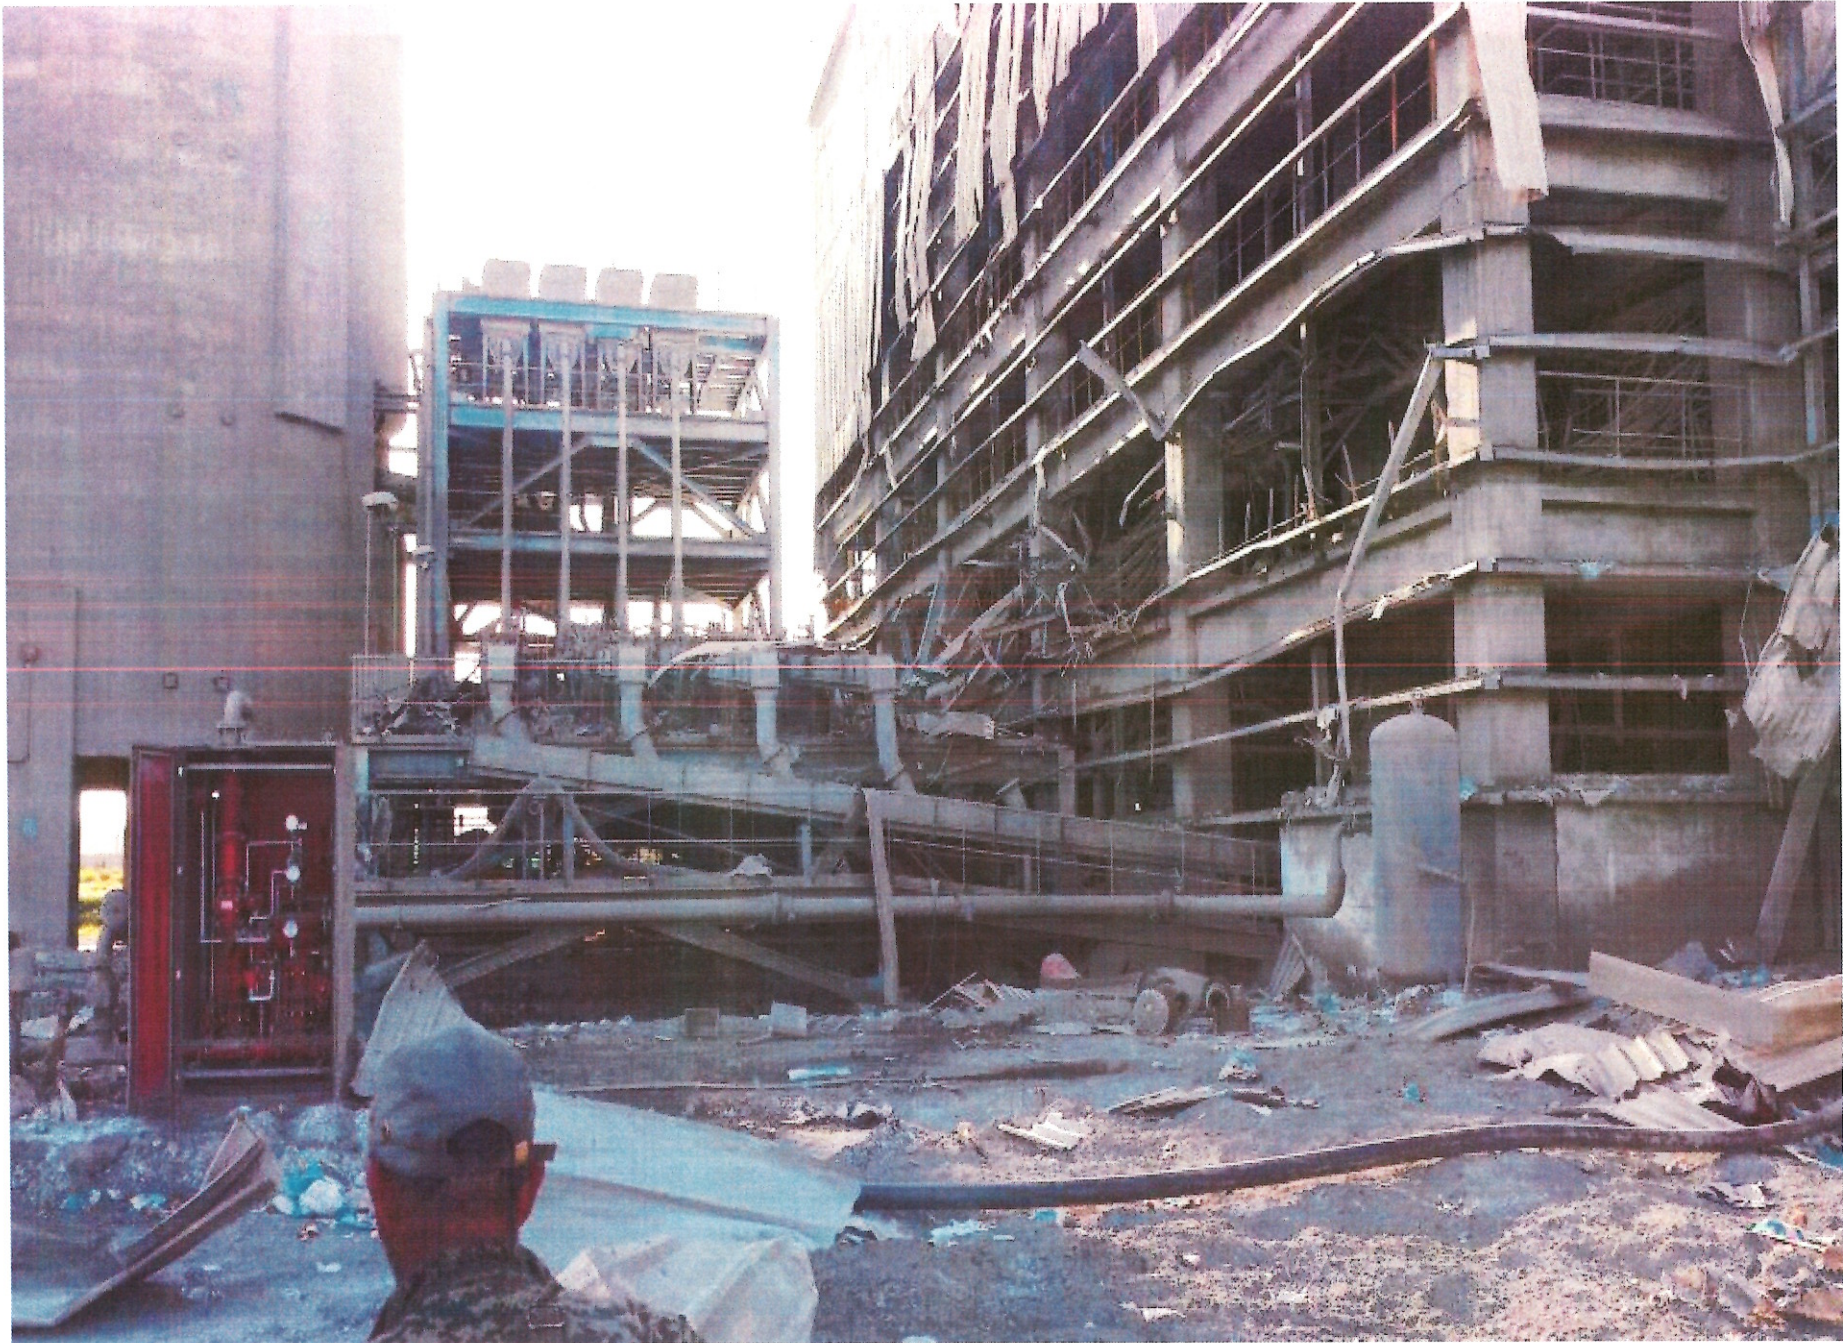

BLACK START BUILDING

3 generators (3*1400MWh) totally destroyed

Note: those generators are used for running the packing plant

And/or starting CPP

CPP BUILDING

PACKING BUILDING

Explosion ; not possible to evaluate damages so far.

CM#1 BUILDING

GENERAL VIEWS

Some damages expected in coal mill gas duct

OUTSIDE THE PLANT