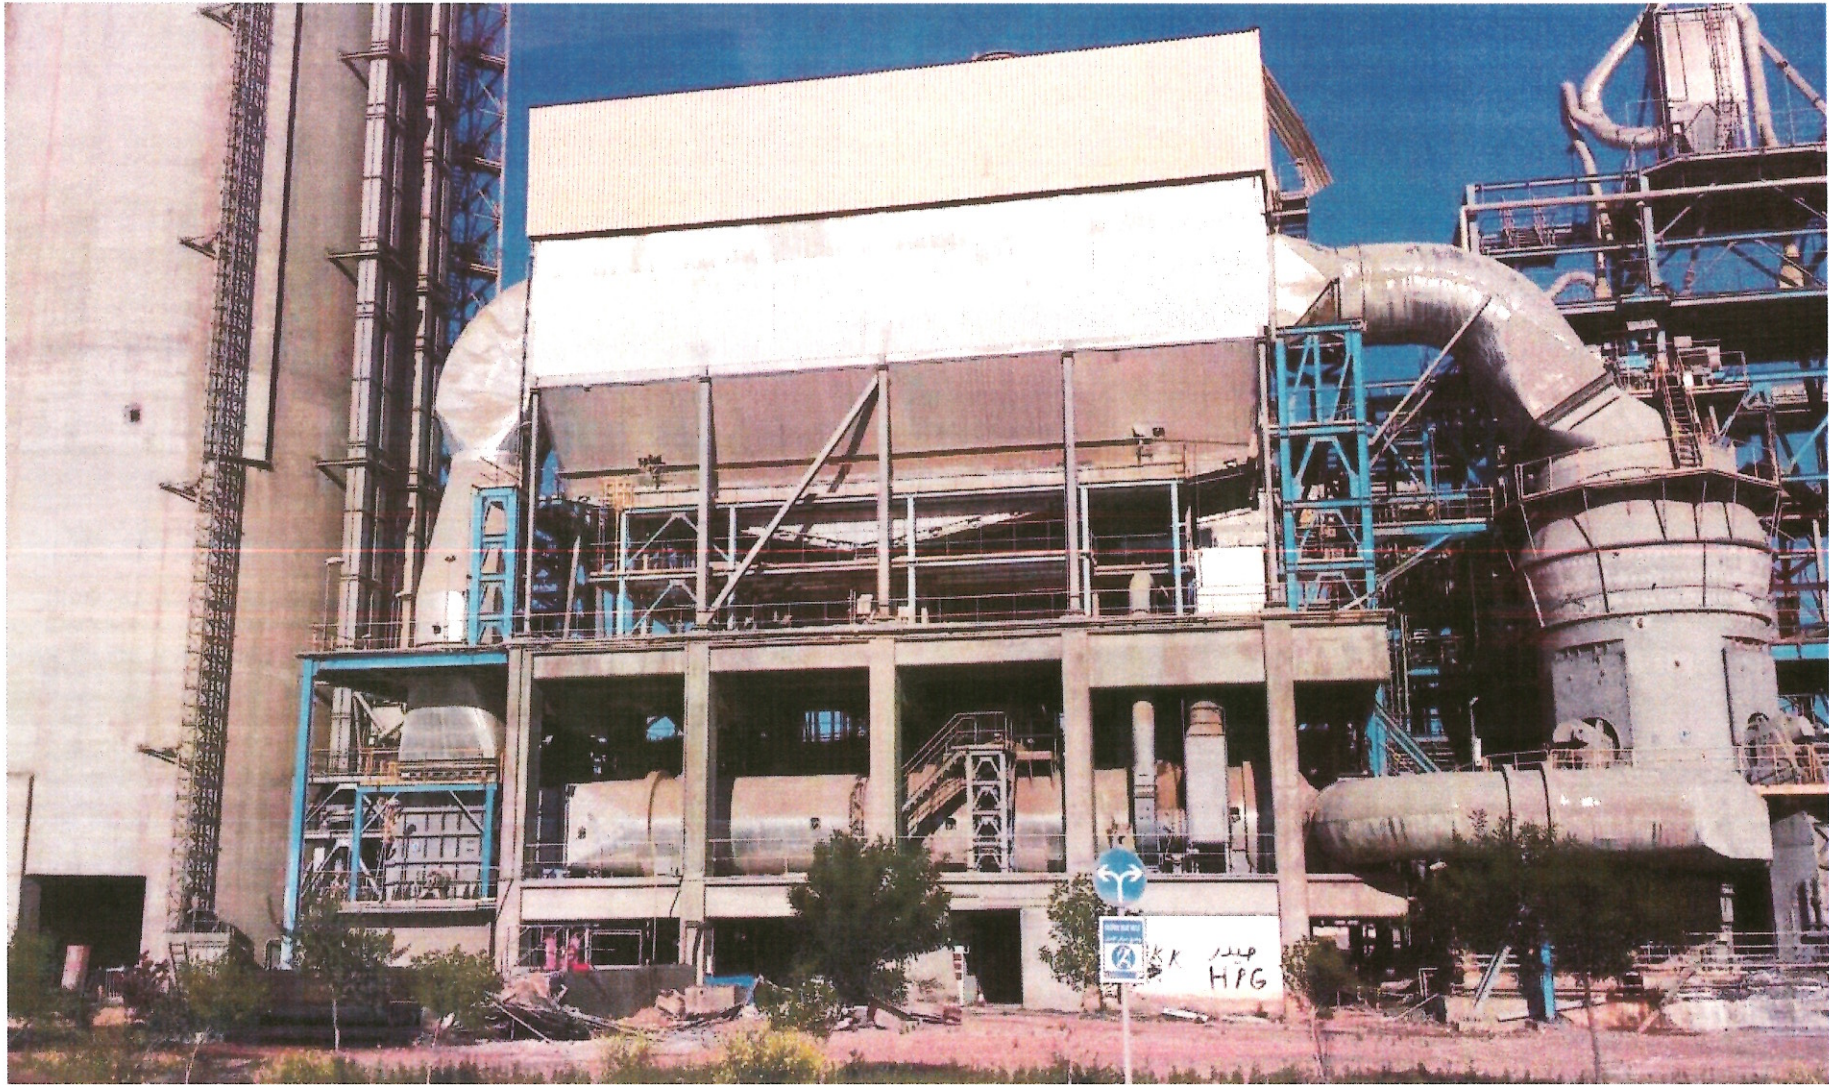

BLACK START BUILDING

3 generators (3*1400MWh) totally destroyed

Note: those generators are used for running the packing plant

And/or starting CPP

CPP BUILDING

PACKING BUILDING

Explosion ; not possible to evaluate damages so far.

CM#1 BUILDING

GENERAL VIEWS

Some damages expected in coal mill gas duct

OUTSIDE THE PLANT